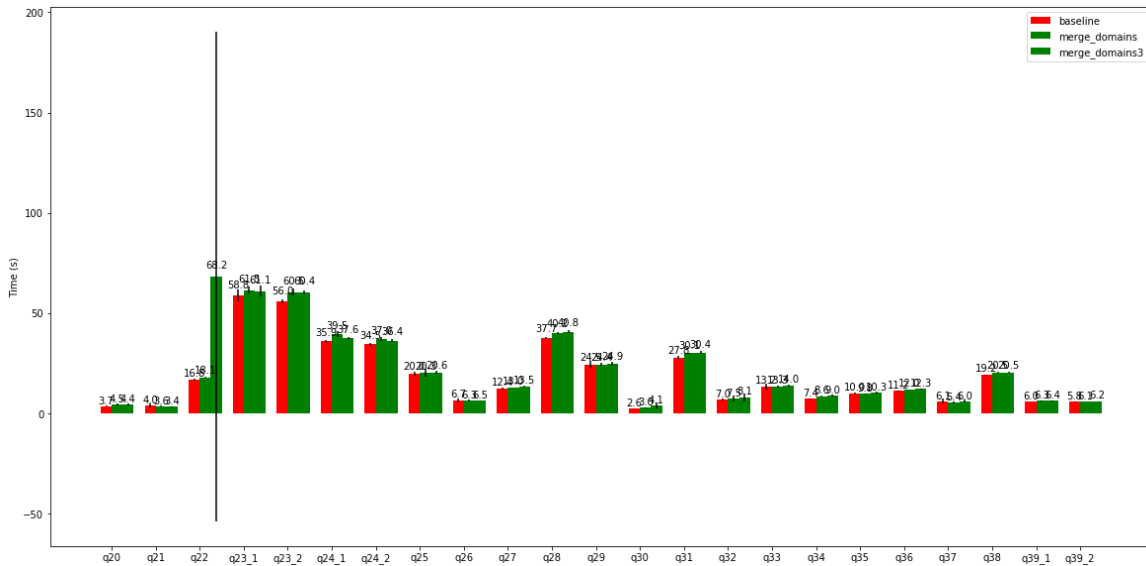

query	baseline mean	baseline std.dev	merge_domains mean	merge_domains std.dev	merge_domain mean
20	presto/tpch: q21	71.365833	1.046474	70.466167	0.596435	73.138167
21	presto/tpch: q22	12.293167	0.607710	12.532000	0.490196	12.808333

TPC-DS Comparison (DURATION)