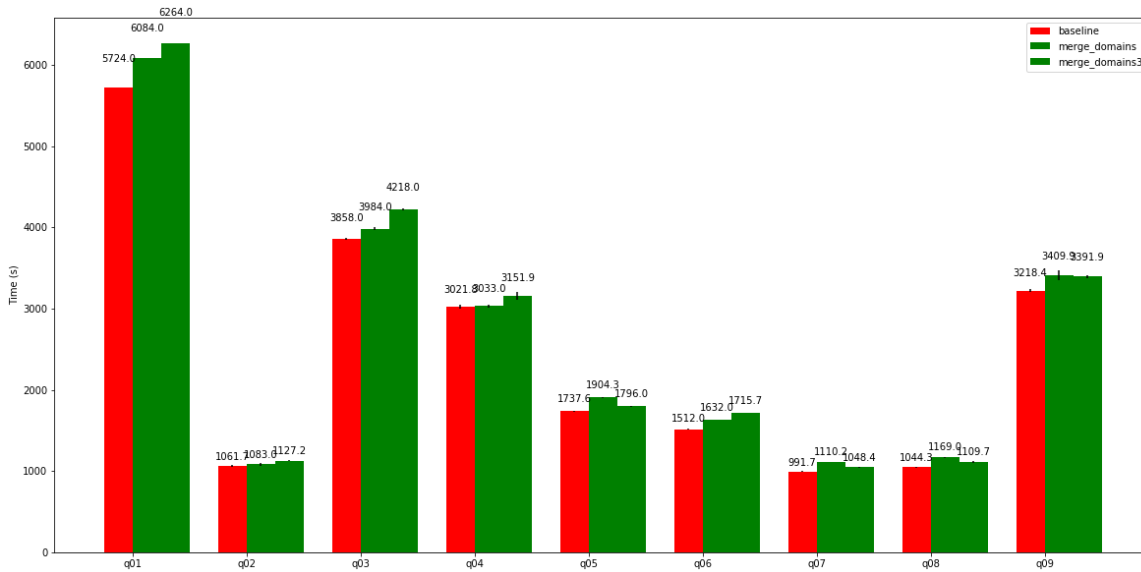

query	baseline mean	baseline std.dev	merge_domains mean	merge_domains std.dev	merge_dom mean
100	presto/tpcds: q97	31.314500	1.960310	30.443667	1.417712	33.253500
101	presto/tpcds: q98	9.342167	0.480033	10.253333	0.240351	10.198833
102	presto/tpcds: q99	8.933833	0.132276	9.137333	0.171831	9.410667

TPC-H Comparison (CPU)