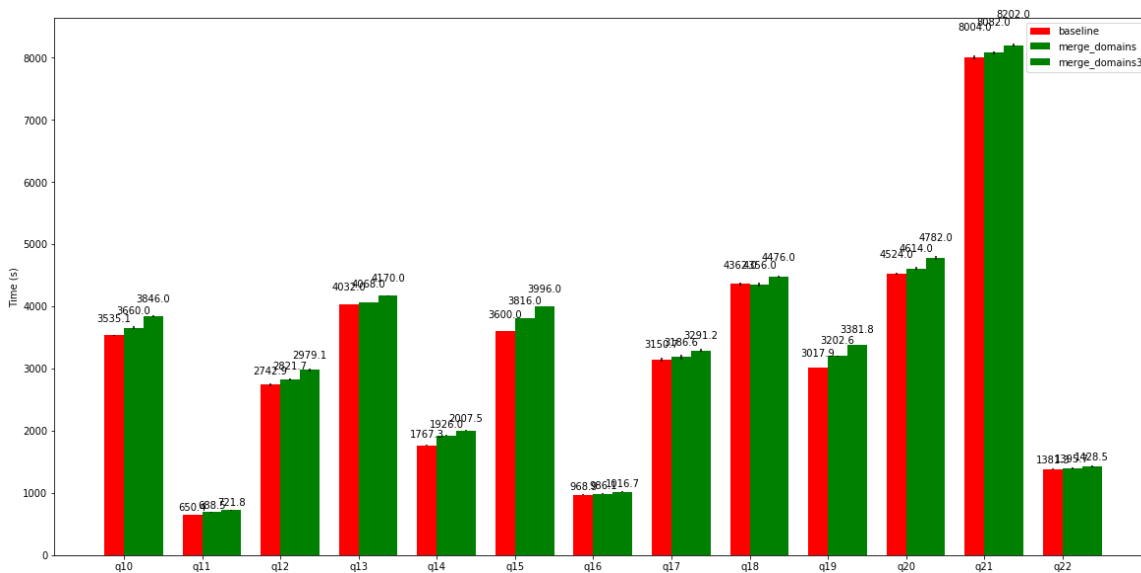

query	baseline mean	baseline std.dev	merge_domains mean	merge_domains std.dev	merge_dom mean
100	presto/tpcds: q97	31.314500	1.960310	30.443667	1.417712	33.253500
101	presto/tpcds: q98	9.342167	0.480033	10.253333	0.240351	10.198833
102	presto/tpcds: q99	8.933833	0.132276	9.137333	0.171831	9.410667

TPC-H Comparison (CPU)