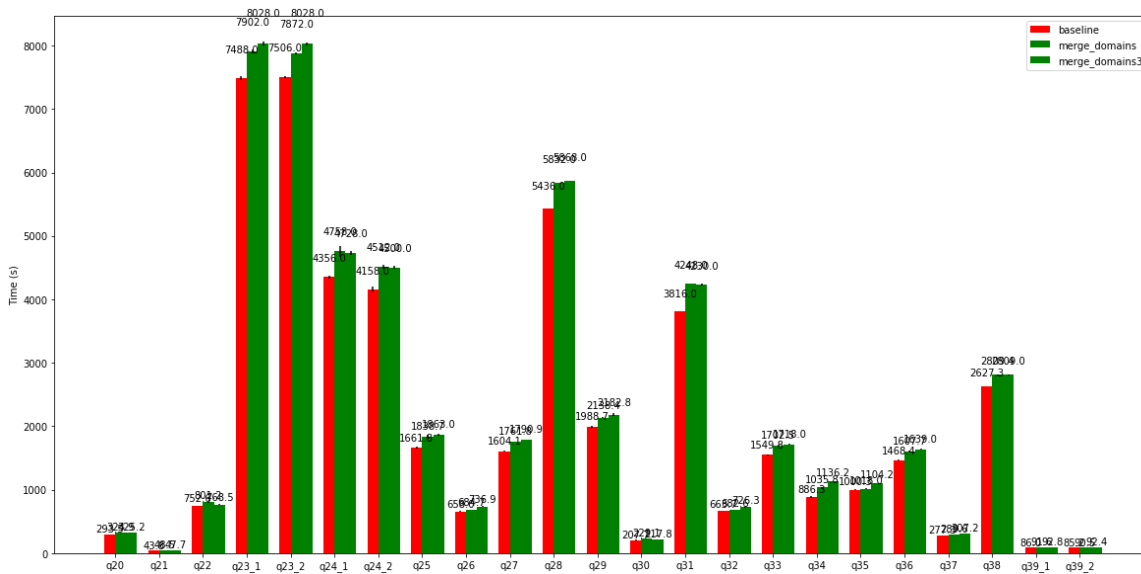

query	baseline mean	baseline std.dev	merge_domains mean	merge_domains std.dev	merge_domain mean
20	presto/tpch: q21	8004.0	29.393877	8082.0	19.718012	8202.0
21	presto/tpch: q22	1381.3	8.813399	1395.7	12.328017	1428.5

TPC-DS Comparison (CPU)