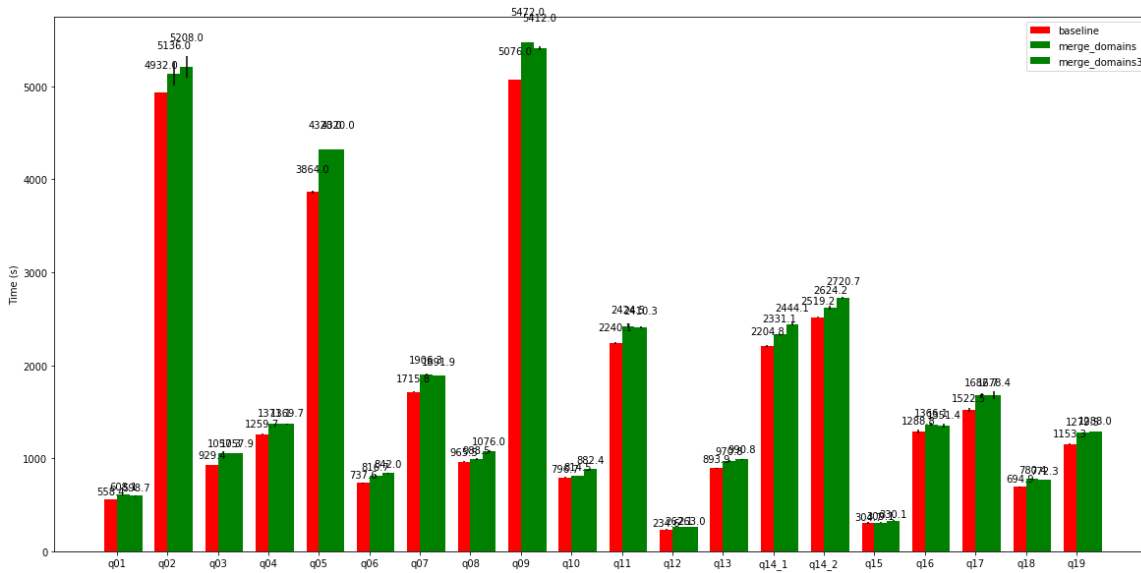

query	baseline mean	baseline std.dev	merge_domains mean	merge_domains std.dev	merge_domain mean
20	presto/tpch: q21	8004.0	29.393877	8082.0	19.718012	8202.0
21	presto/tpch: q22	1381.3	8.813399	1395.7	12.328017	1428.5

TPC-DS Comparison (CPU)