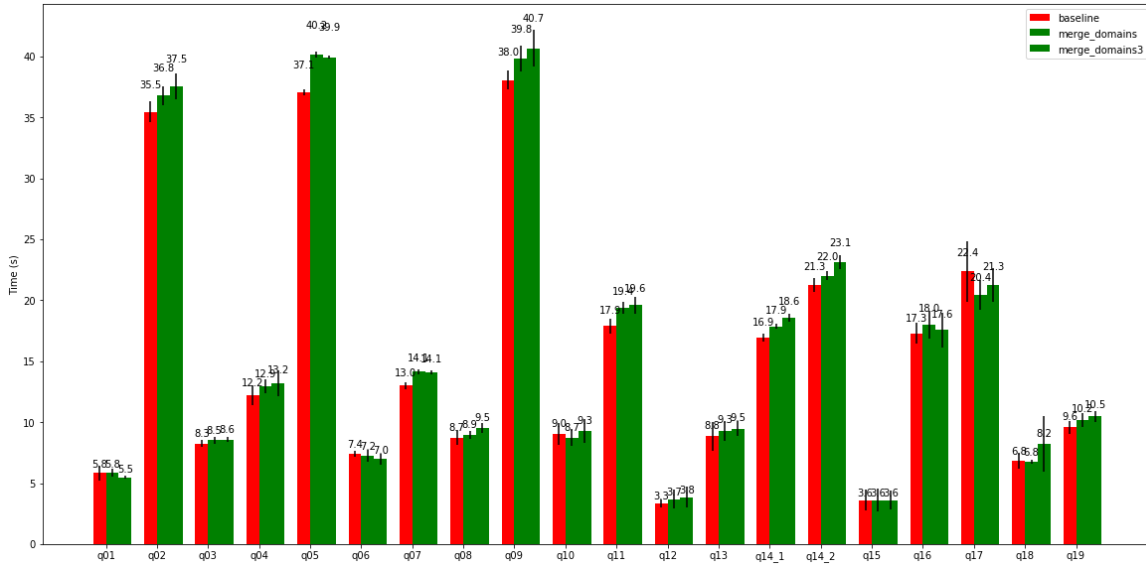

query	baseline mean	baseline std.dev	merge_domains mean	merge_domains std.dev	merge_domain mean
20	presto/tpch: q21	71.365833	1.046474	70.466167	0.596435	73.138167
21	presto/tpch: q22	12.293167	0.607710	12.532000	0.490196	12.808333

TPC-DS Comparison (DURATION)