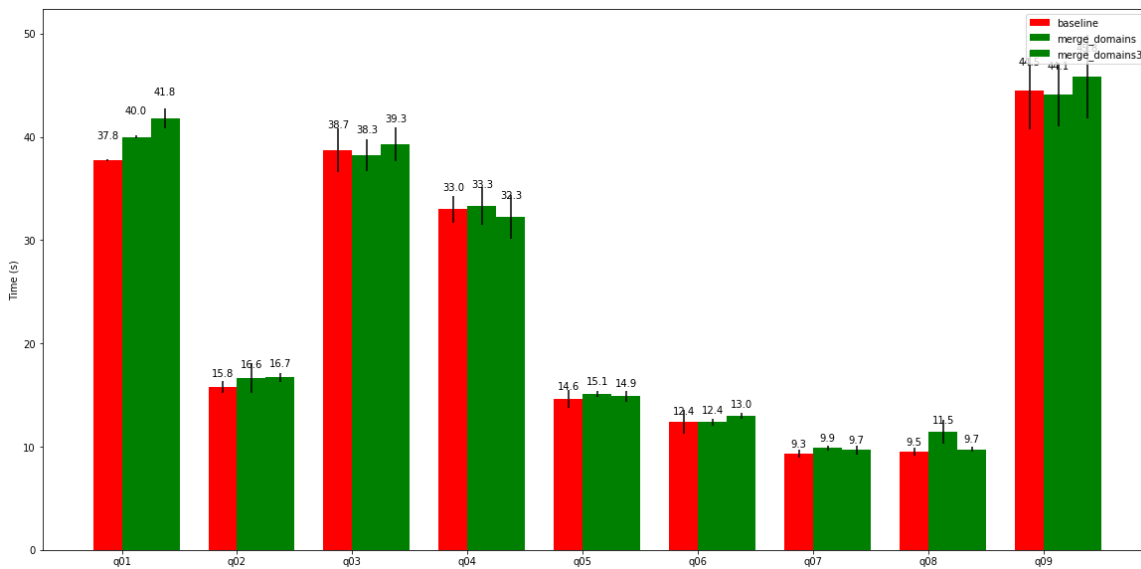

Out[326]:

[Show Code](#)

FAILED QUERIES

baseline

benchmark	query	mean_duration	std_dev

merge_domains

benchmark	query	mean_duration	std_dev

merge_domains3

	benchmark	query	mean_duration	std_dev
0	presto/tpcds	q22	68242.5	122107.761832

TPC-H Comparison (DURATION)