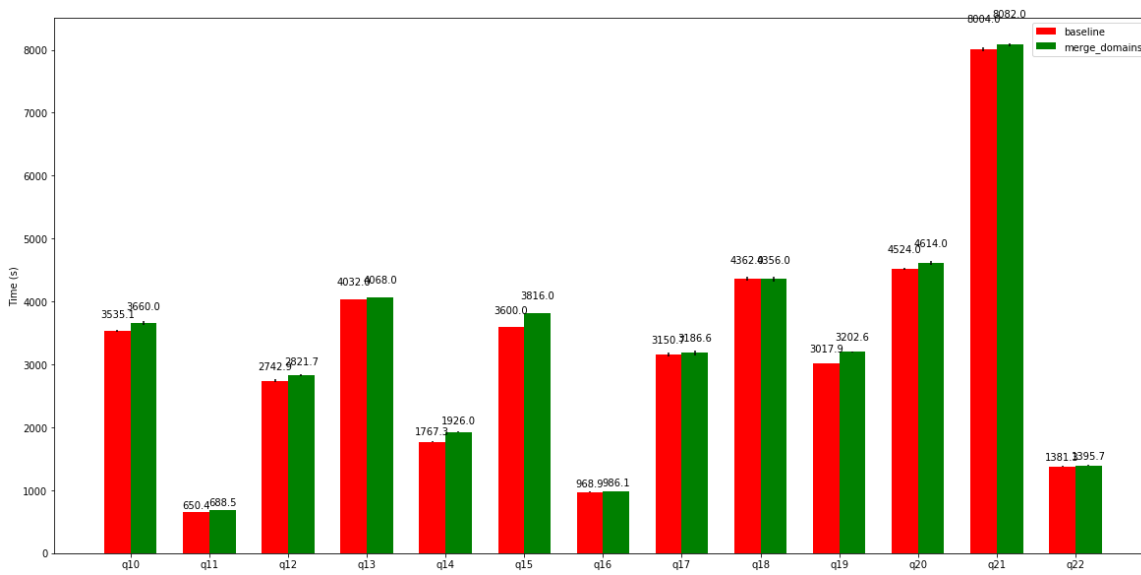

query	baseline mean	baseline std.dev	merge_domains mean	merge_domains std.dev
100	presto/tpcds: q97	31.314500	1.960310	30.443667	1.417712
101	presto/tpcds: q98	9.342167	0.480033	10.253333	0.240351
102	presto/tpcds: q99	8.933833	0.132276	9.137333	0.171831

TPC-H Comparison (CPU)