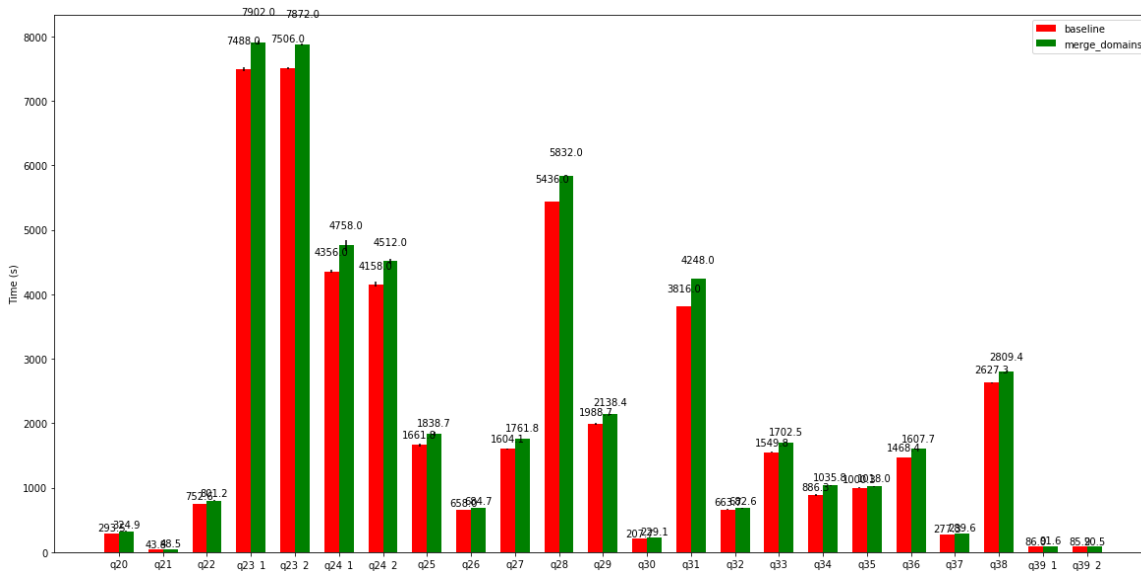

query	baseline mean	baseline std.dev	merge_domains mean	merge_domains std.dev
20	presto/tpch: q21	8004.0	29.393877	8082.0	19.718012
21	presto/tpch: q22	1381.3	8.813399	1395.7	12.328017

TPC-DS Comparison (CPU)