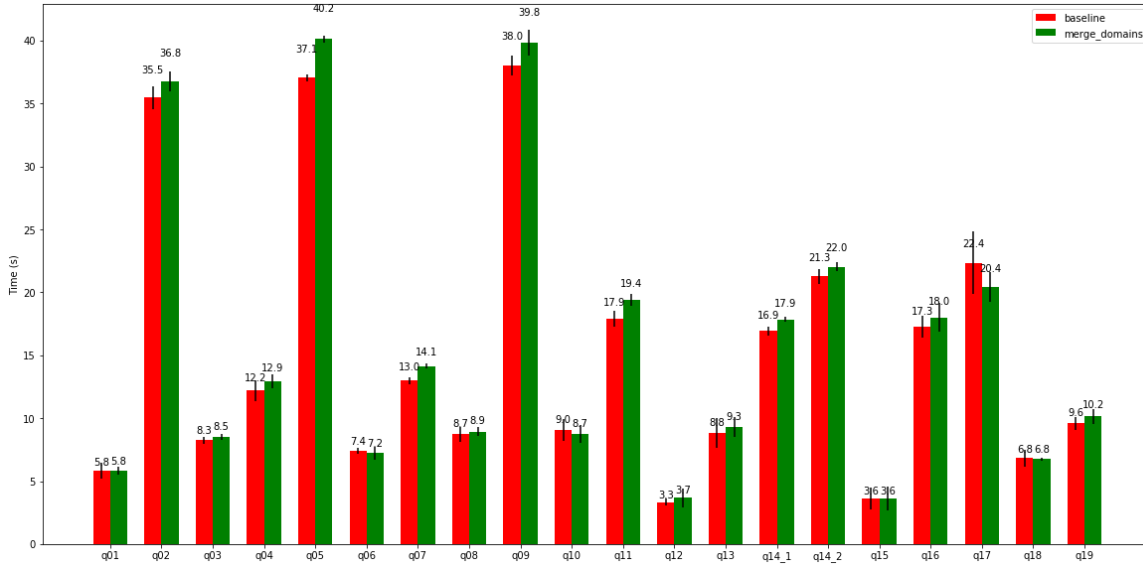

query	baseline mean	baseline std.dev	merge_domains mean	merge_domains std.dev
20	presto/tpch: q21	71.365833	1.046474	70.466167	0.596435
21	presto/tpch: q22	12.293167	0.607710	12.532000	0.490196

TPC-DS Comparison (DURATION)