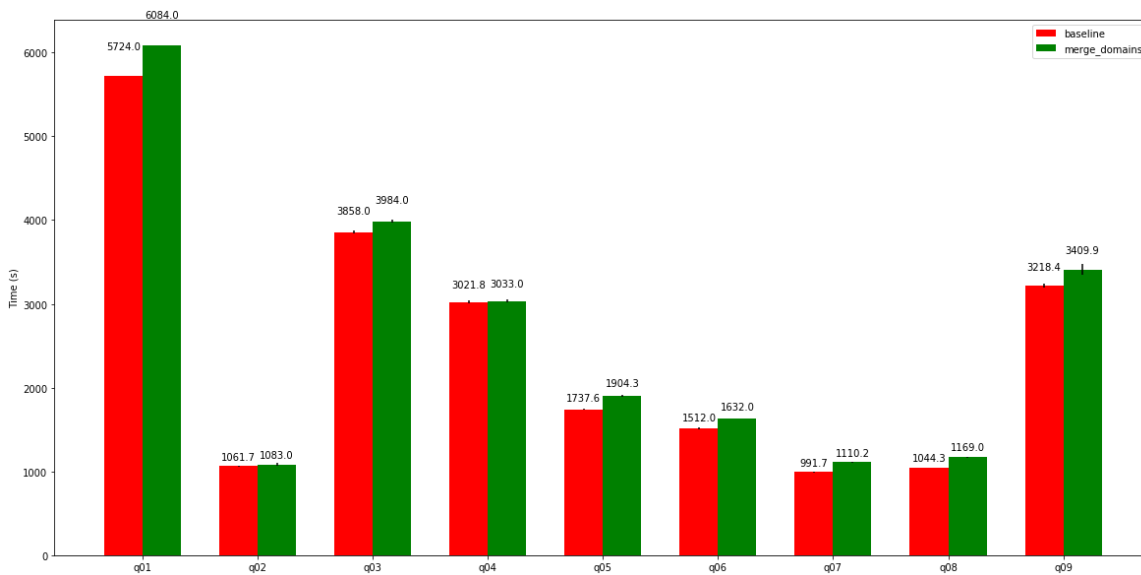

query	baseline mean	baseline std.dev	merge_domains mean	merge_domains std.dev
100	presto/tpcds: q97	31.314500	1.960310	30.443667	1.417712
101	presto/tpcds: q98	9.342167	0.480033	10.253333	0.240351
102	presto/tpcds: q99	8.933833	0.132276	9.137333	0.171831

TPC-H Comparison (CPU)