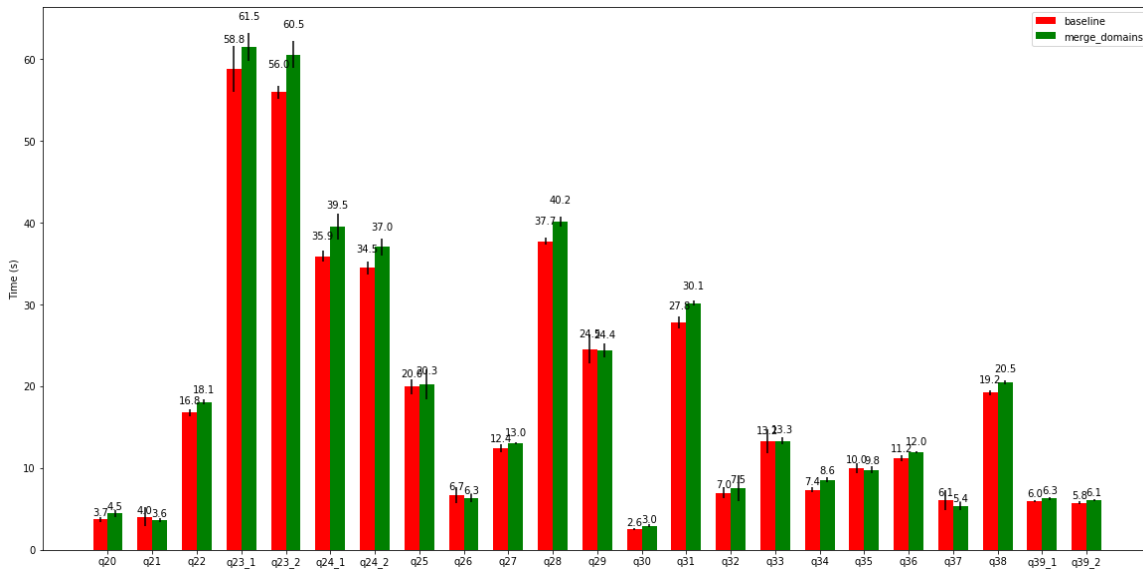

query	baseline mean	baseline std.dev	merge_domains mean	merge_domains std.dev
20	presto/tpch: q21	71.365833	1.046474	70.466167	0.596435
21	presto/tpch: q22	12.293167	0.607710	12.532000	0.490196

TPC-DS Comparison (DURATION)