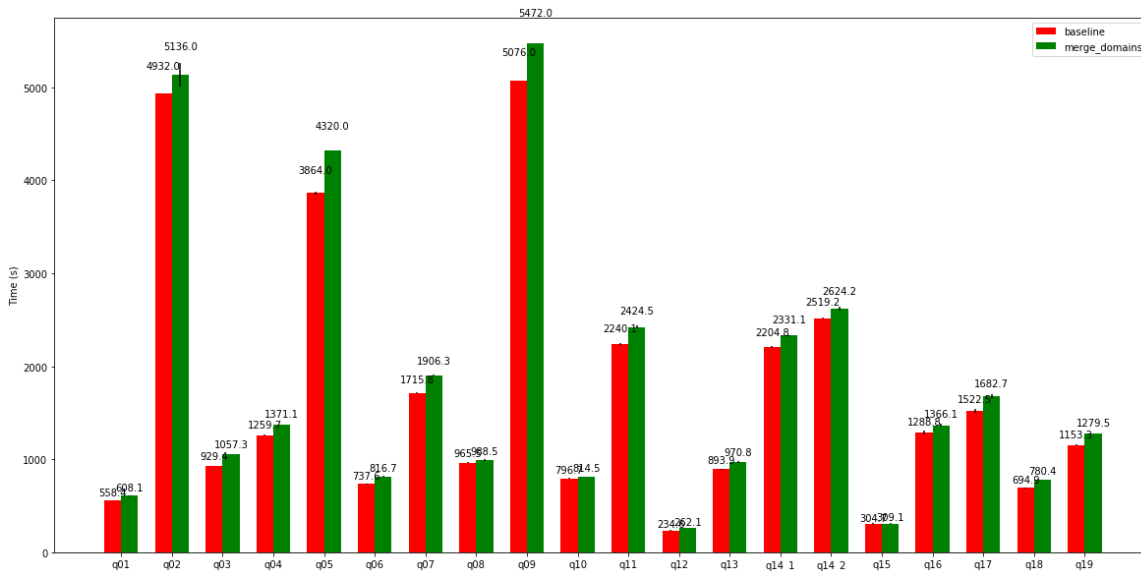

query	baseline mean	baseline std.dev	merge_domains mean	merge_domains std.dev
20	presto/tpch: q21	8004.0	29.393877	8082.0	19.718012
21	presto/tpch: q22	1381.3	8.813399	1395.7	12.328017

TPC-DS Comparison (CPU)