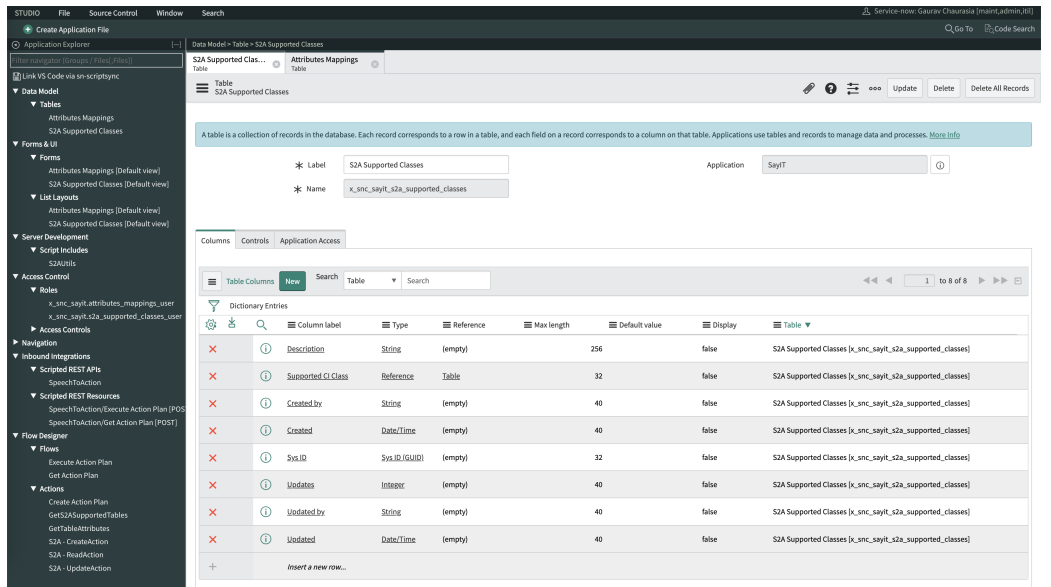

Working Prototype Screenshots