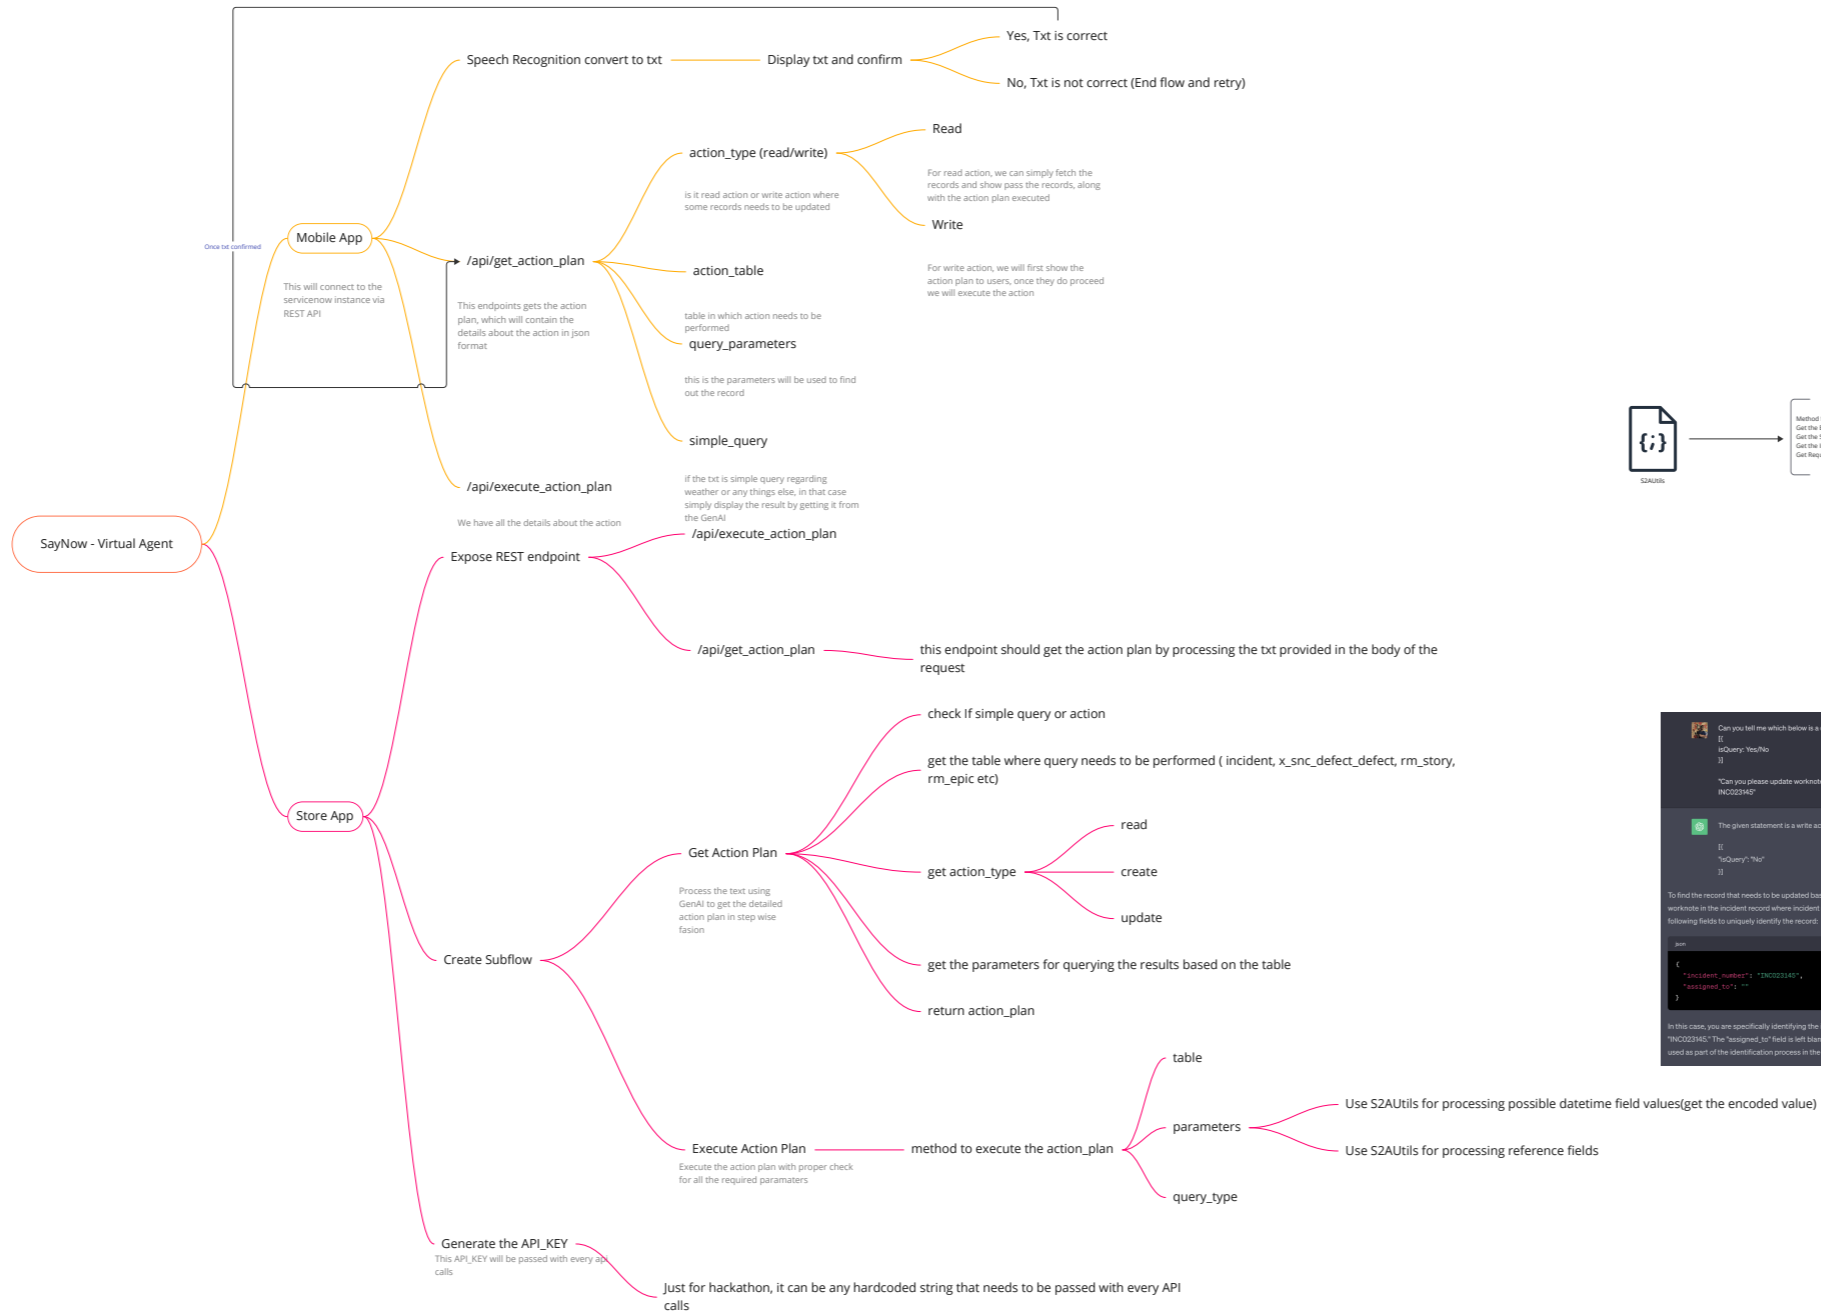

Functional Requirements

Mind Map