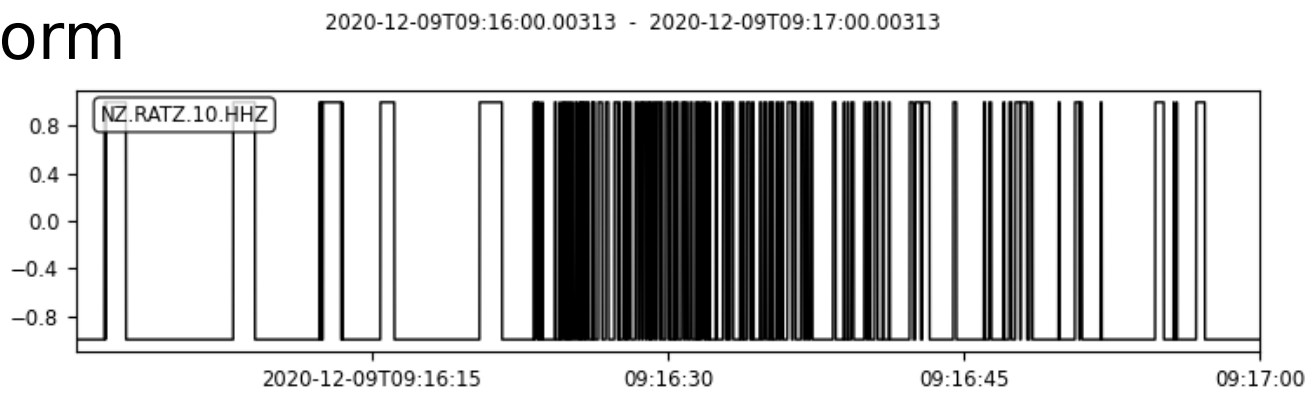

ERHM winzorizing options

No norm

1-bit norm

RMS 3 norm

RAMN (no filt)

RAMN (1-10 Hz)