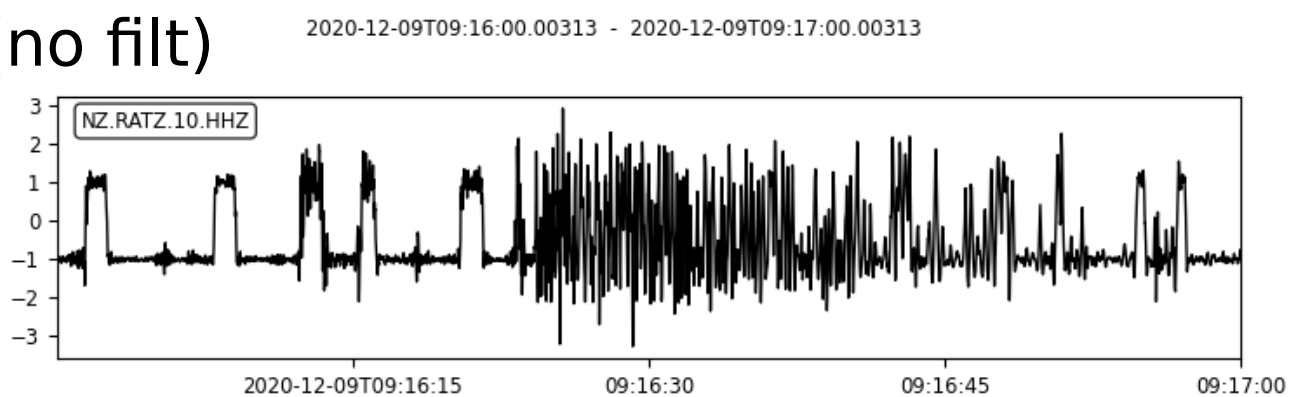

ERHM winzorizing options

No norm

1-bit norm

RMS 3 norm

RAMN (no filt)

RAMN (1-10 Hz)