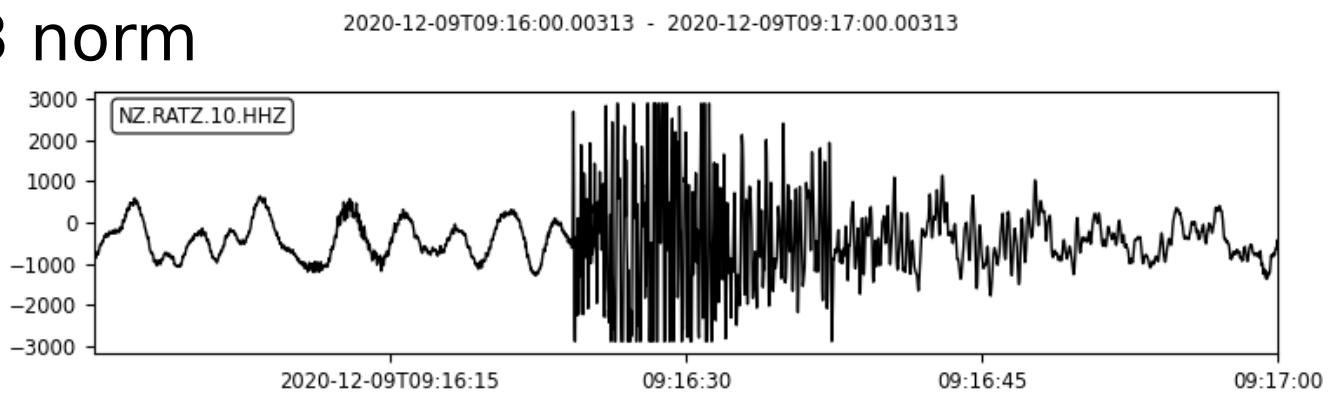

ERHM winzorizing options

No norm

1-bit norm

RMS 3 norm

RAMN (no filt)

RAMN (1-10 Hz)