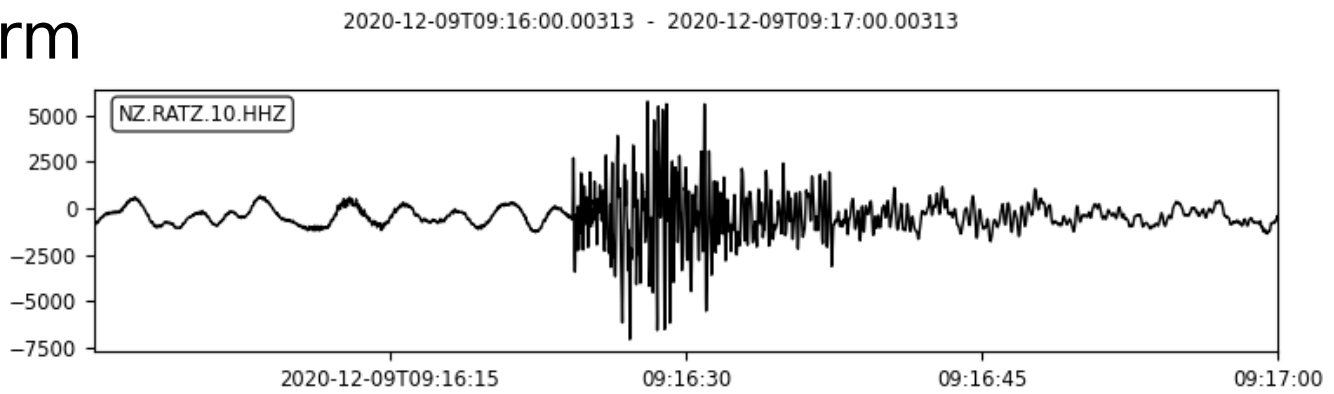

ERHM winzorizing options

No norm

1-bit norm

RMS 3 norm

RAMN (no filt)

RAMN (1-10 Hz)