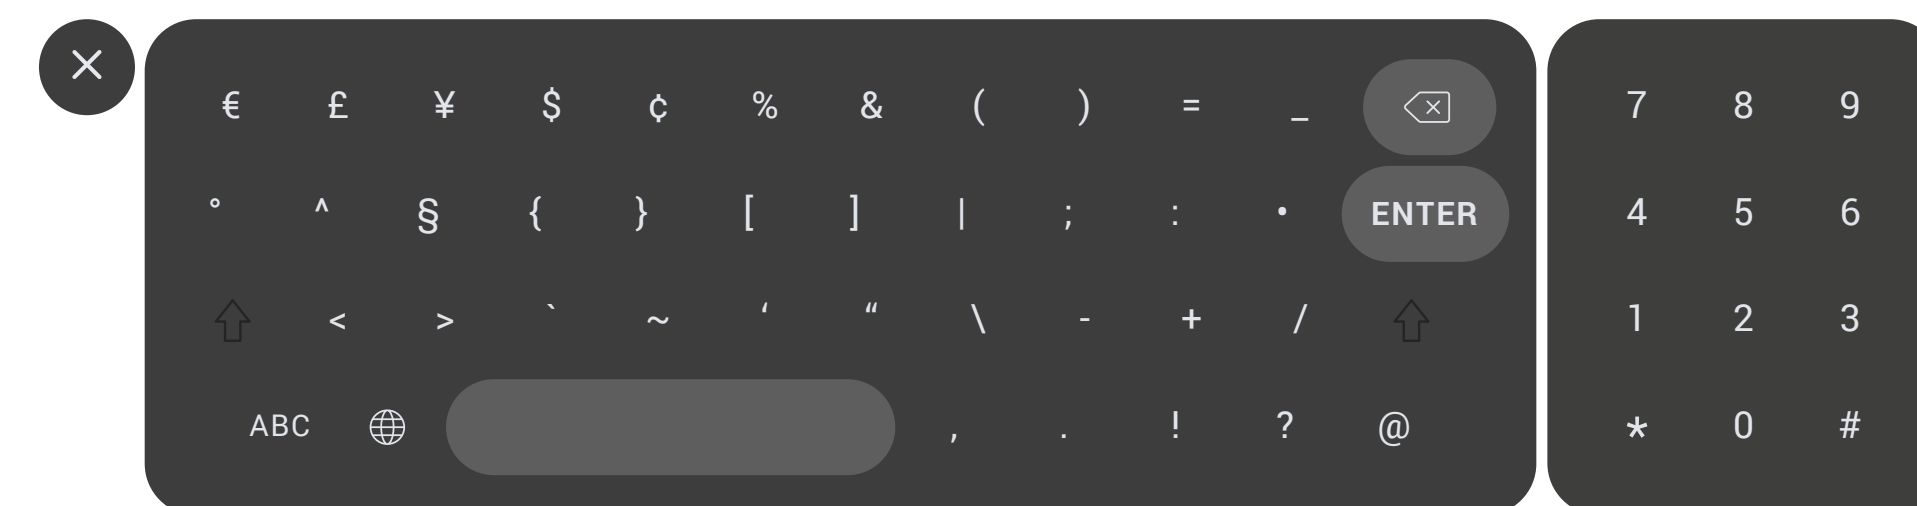

100 - DEFAULT KEYBOARD

753px by 186px

One extra button on the second row
Smaller "Enter" button

200 - SYMBOLS

300 - LONG PRESS

Long Press Characters (left-to-right)

e (align to right) - **e**, é, è, ê, ë, ė