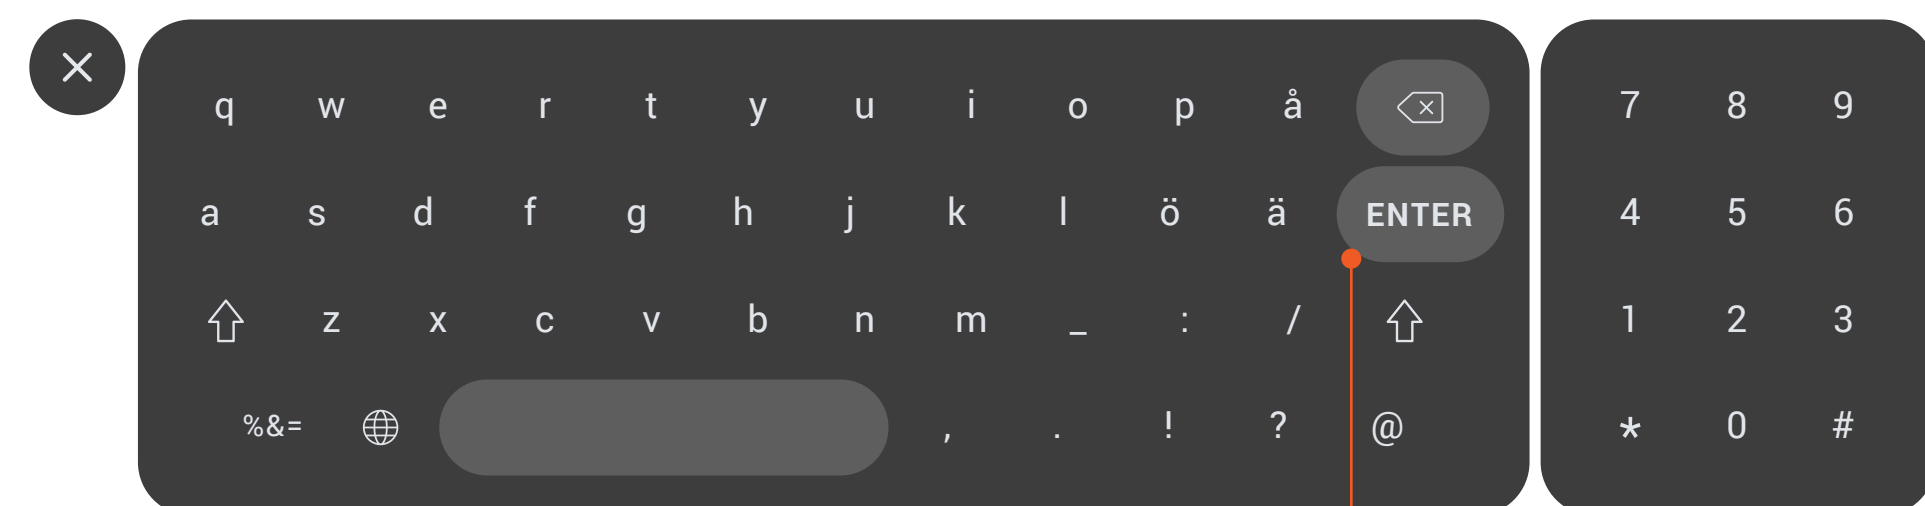

100 - DEFAULT KEYBOARD

753px by 186px

One extra button on the second row
Smaller "Enter" button

200 - SYMBOLS

300 - LONG PRESS

Long Press Characters (left-to-right)

e (align to right) - **e**, é, è, ê, ë, ė