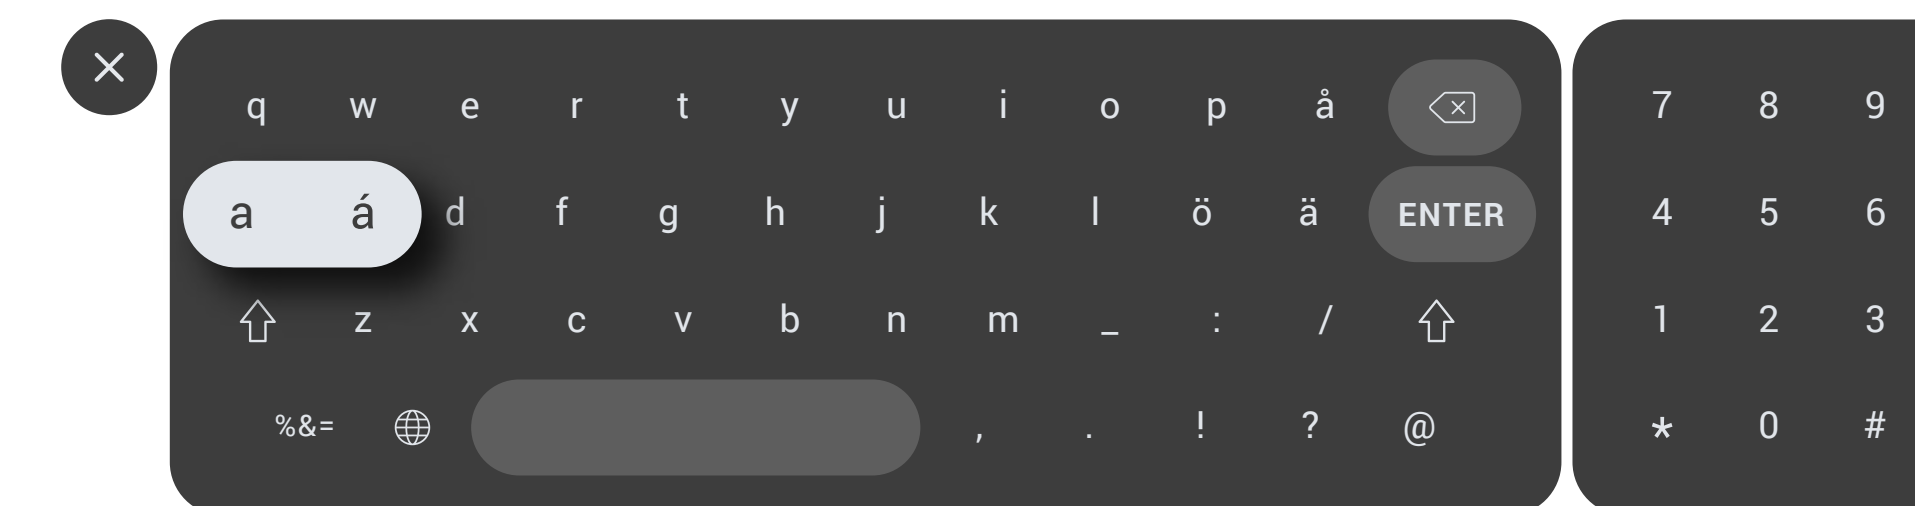

100 - DEFAULT KEYBOARD

753px by 186px

One extra button on the second row
Smaller "Enter" button

200 - SYMBOLS

300 - LONG PRESS

Long Press Characters (left-to-right)

e (align to right) - **e**, é, è, ê, ë, ė