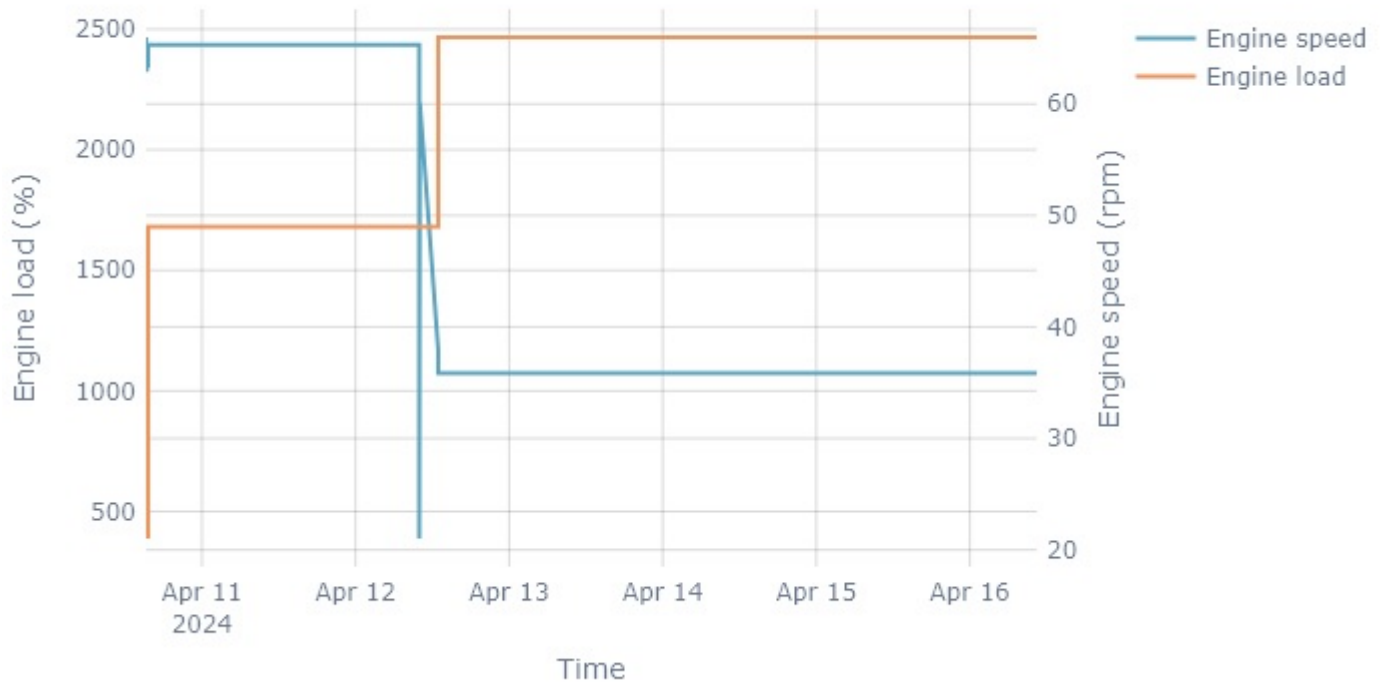

Summary report Scout bij Benschop

15-04-2024 11:54:20 - 15-05-2024 11:54:20

Engine speed and load over time

Engine speed

Minimum

1492

RPM

Maximum

1503

RPM

Average

1500

RPM