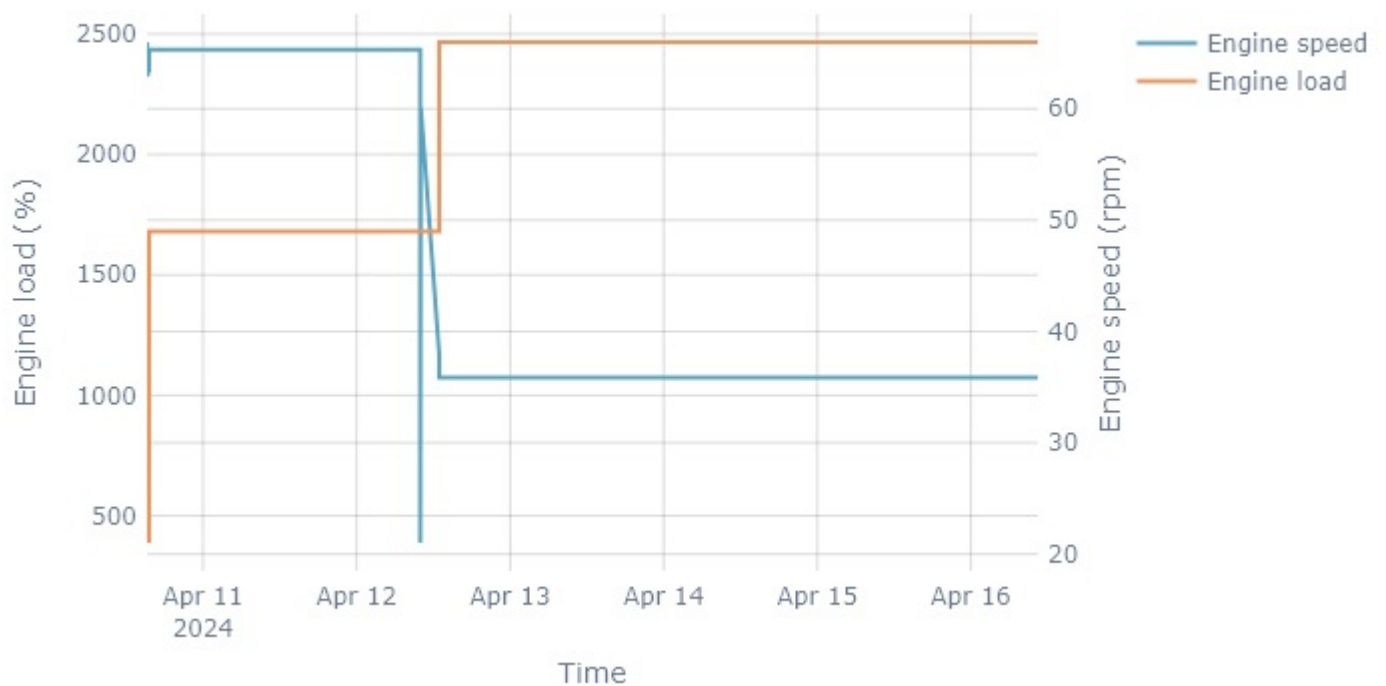

Summary report Scout bij Benschop

15-04-2024 11:54:20 - 15-05-2024 11:54:20

Engine speed and load over time

Engine speed

Minimum
1492
RPM

Maximum
1503
RPM

Average
1500
RPM